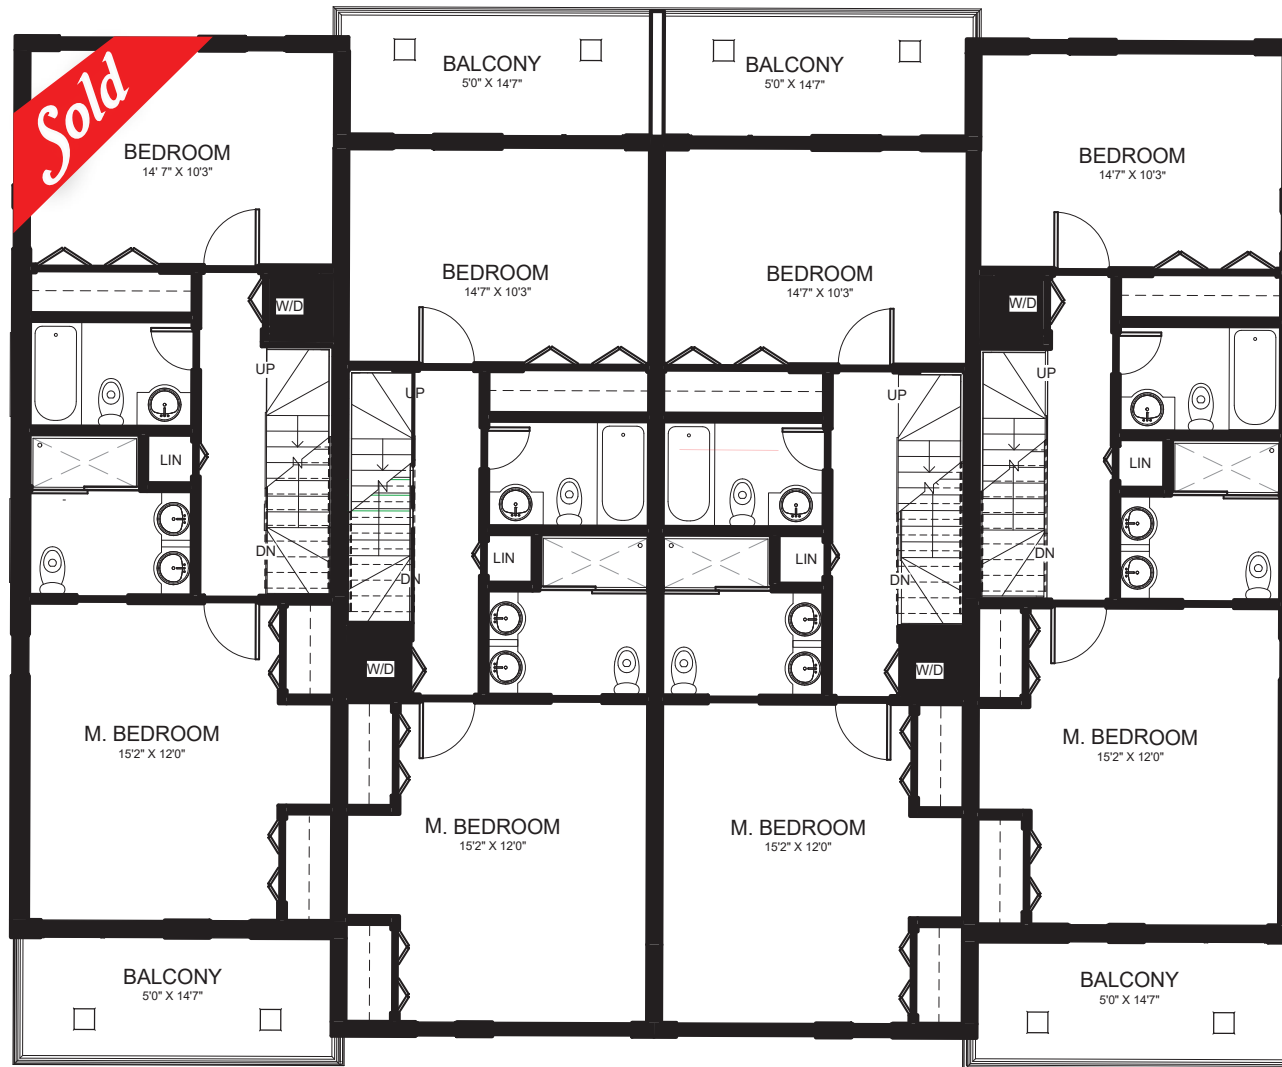

# ROOF TOP COLLECTION

ROOF TOP TERRACE	
3RD FLOOR	BEDROOMS
2ND FLOOR	ENTRANCE
1ST FLOOR	ENTRANCE
GROUND	BEDROOMS

**Sold** UNIT #8  
 INT. S.F. = 1369  
 EXT. S.F. = 507  
 TOTAL = 1876

UNIT #6  
 INT. S.F. = 1327  
 EXT. S.F. = 486  
 TOTAL = 1813

UNIT #4  
 INT. S.F. = 1327  
 EXT. S.F. = 486  
 TOTAL = 1813

UNIT #2  
 INT. S.F. = 1369  
 EXT. S.F. = 507  
 TOTAL = 1876

BEDROOM LEVEL